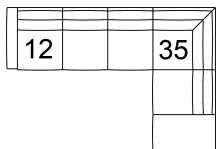

FUNCTION

N/A

COVERS

Leather Like
Leather
Fabric

01 Sofa
98 x 40 x 32"
249 x 102 x 82 cm
IA: 65" / 166 cm

03 Loveseat
75 x 40 x 32"
191 x 102 x 82 cm
IA: 42" / 107 cm

04 Ottoman
39 x 39 x 15"
100 x 100 x 39 cm

08 RHF Loveseat
07 LHF Loveseat
62 x 40 x 32"
158 x 102 x 82 cm

11 Corner Square
40 x 40 x 32"
102 x 102 x 82 cm

13 RHF Sofa
12 LHF Sofa
86 x 40 x 32"
218 x 102 x 82 cm

35 RHF Corner Chaise
36 LHF Corner Chaise
90 x 40 x 32"
228 x 102 x 82 cm

95 Chair & 1/2
55 x 40 x 32"
140 x 102 x 82 cm
IA: 22" / 56 cm

POPULAR CONFIGURATIONS

12/35
125 x 89"
318 x 227 cm

07/35
102 x 89"
260 x 227 cm

DIMENSIONS

Seat Depth: 24" / 62 cm
Seat Height: 17" / 42 cm
Arm Depth: 38" / 97 cm
Arm Height: 23" / 58 cm

Dimensions shown as Width x Depth x Height.

Dimensions are correct at the time of printing and are subject to change without notice. Actual measurements for each item may vary from what is shown here. Please allow up to a +/- 1 inch difference. Availability may vary by region.