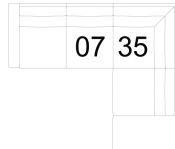

08 RHF Loveseat
07 LHF Loveseat
62 x 40 x 32"
158 x 102 x 82 cm

11 Corner Square
40 x 40 x 32"
102 x 102 x 82 cm

13 RHF Sofa
12 LHF Sofa
86 x 40 x 32"
218 x 102 x 82 cm

35 RHF Corner Chaise
36 LHF Corner Chaise
90 x 40 x 32"
228 x 102 x 82 cm

95 Chair & 1/2
55 x 40 x 32"
140 x 102 x 82 cm
IA: 22" / 56 cm

POPULAR CONFIGURATIONS

12/35
125 x 89"
318 x 227 cm

07/35
102 x 89"
260 x 227 cm

DIMENSIONS

Seat Depth: 24" / 62 cm
Seat Height: 17" / 42 cm
Arm Depth: 38" / 97 cm
Arm Height: 23" / 58 cm

Dimensions shown as Width x Depth x Height.

Dimensions are correct at the time of printing and are subject to change without notice. Actual measurements for each item may vary from what is shown here. Please allow up to a +/- 1 inch difference. Availability may vary by region.