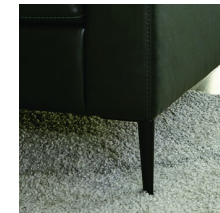

STANDARD
PREMIUM FOAM

LOOSE BACK
CUSHIONS

TUFTING

MATTE BLACK LEG
OPTION

LEG

Gold Finish Leg
Matte Black Leg

FRAME

All Palliser frames are constructed from engineered wood products, hardwood or softwood; joints are pinned and glued for uniformity and strength.

SEATING COMFORT

Attached seat cushions feature a high-resiliency, high density foam core with a polyester wrap
Loose back cushions with fibre filling
Back Suspension: Sinuous springs to provide premium comfort and support.
Seat Suspension: 100% premium elastic webbing, engineered to provide consistent comfort and endurance.