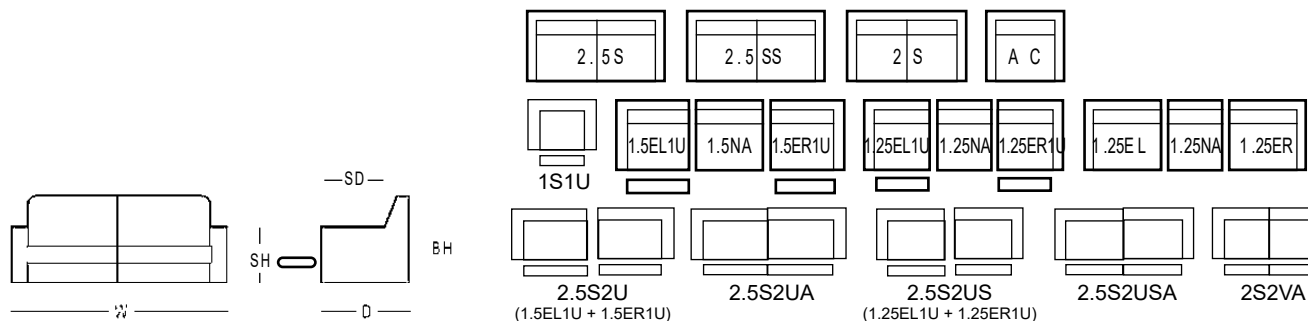

CONSTRUCTION

- **SEAT** : No-sag Spring
- **BACK REST** : Rubber Webbing
- **SEAT CUSHION** : D/42 + D/29 + Inner Coil
- **BACK REST CUSHION** : D/22 + D/38 + 50% Loose Fibre + 50% Feather
- **SOFA LEGS** (front & rear) :
  - Main legs code : WLK-1231-27L
  - Support legs code : PLG-068-01L / PLG-004-01L
  - PLG-071-01L
- material : Wooden / Plastic
- height : 50mm (WLK-1231-27L, PLG-068-01L)
  45mm (PLG-071-01L)
  15mm (PLG-004-01L)
- colour : 27 = Wenge - Gloss / 01 = Black

* Available in BATTERY (B) & ELECTRIC with USB Port (U) Versions

ELYS DM - A6286 - PR

Domicil