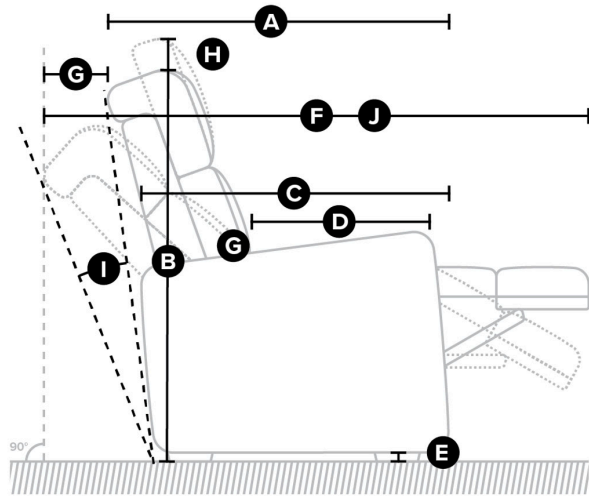

TITAN

44004

DIMENSIONS

Side

All measurements in inches (in).

SKU	Description	A. Depth	B. Height	C. Seat Depth	D. Ground Clearance	E. Full Recline Depth	F. Wall Clearance	G. Headrest Extension
44004-13	RHF Stationary End	41.3	31.7	23.3	2.0			
44004-14	LHF Stationary End	41.3	31.7	23.3	2.0			
44004-17	RHF Stationary Nest	41.3	31.7	23.3				
44004-18	LHF Stationary Nest	41.3	31.7	23.3				
44004-31	Power Wallhugger Recliner	41.3	31.7	23.3		61.0	5.1	8.7
44004-6H	Power Armless Recliner with Power Headrest	41.3	31.7	23.3		61.0	5.1	9.0
44004-6P	RHF Wide Power Recliner	41.3	31.7	23.3	2.0	61.0	5.1	8.7
44004-70	Armless Chair	41.3	31.7	23.3				8.7
44004-7P	LHF Wide Power Recliner	41.3	31.7	23.3		61.0	5.1	8.7
44004-9A	Corner Square with Moveable Headrest	46.5	31.7					
44004-C3	RHF Power Reclining Chaise	62.5	31.7	44.0	2.0	70.5	5.1	
44004-C4	LHF Power Reclining Chaise	62.5	31.7			70.5	5.1	
44004-K3	Storage Console	38.5	26.0					