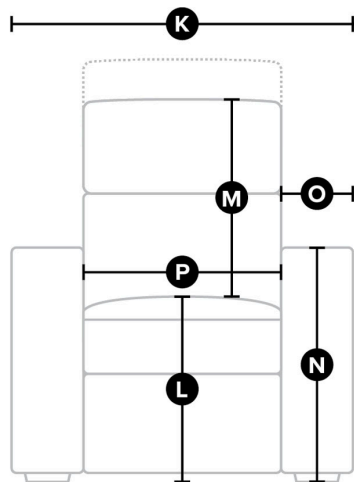

TITAN

44004

DIMENSIONS

Side

All measurements in inches (in).

SKU	Description	A. Depth	B. Height	C. Seat Depth	D. Ground Clearance	E. Full Recline Depth	F. Wall Clearance	G. Headrest Extension
44004-13	RHF Stationary End	41.3	31.7	23.3	2.0			
44004-14	LHF Stationary End	41.3	31.7	23.3	2.0			
44004-17	RHF Stationary Nest	41.3	31.7	23.3				
44004-18	LHF Stationary Nest	41.3	31.7	23.3				
44004-31	Power Wallhugger Recliner	41.3	31.7	23.3		61.0	5.1	8.7
44004-6H	Power Armless Recliner with Power Headrest	41.3	31.7	23.3		61.0	5.1	9.0
44004-6P	RHF Wide Power Recliner	41.3	31.7	23.3	2.0	61.0	5.1	8.7
44004-70	Armless Chair	41.3	31.7	23.3				8.7
44004-7P	LHF Wide Power Recliner	41.3	31.7	23.3		61.0	5.1	8.7
44004-9A	Corner Square with Moveable Headrest	46.5	31.7					
44004-C3	RHF Power Reclining Chaise	62.5	31.7	44.0	2.0	70.5	5.1	
44004-C4	LHF Power Reclining Chaise	62.5	31.7			70.5	5.1	
44004-K3	Storage Console	38.5	26.0					

Front

All measurements in inches (in).

SKU	Description	Q. Width	R. Seat Height From Floor	S. Height Of Back From Seat	T. Arm Height From Floor	U. Arm Width	V. Width Between Arms
44004-13	RHF Stationary End	43.3	19.3	12.4	24.5	25.0	
44004-14	LHF Stationary End	43.3	19.3	12.4	24.5	25.0	
44004-17	RHF Stationary Nest	58.0	19.3	12.4			
44004-18	LHF Stationary Nest	58.0	19.3	12.4			
44004-31	Power Wallhugger Recliner	45.7	19.3	12.4	24.5	25.0	24.4
44004-6H	Power Armless Recliner with Power Headrest	33.5	16.5	12.4			
44004-6P	RHF Wide Power Recliner	43.3	19.3	12.4	24.5	25.0	
44004-70	Armless Chair	33.5	19.3	12.4			
44004-7P	LHF Wide Power Recliner	43.3	19.3	12.4	24.5	25.0	
44004-9A	Corner Square with Moveable Headrest	46.5					
44004-C3	RHF Power Reclining Chaise	44.0					
44004-C4	LHF Power Reclining Chaise	44.0					
44004-K3	Storage Console	13.0					